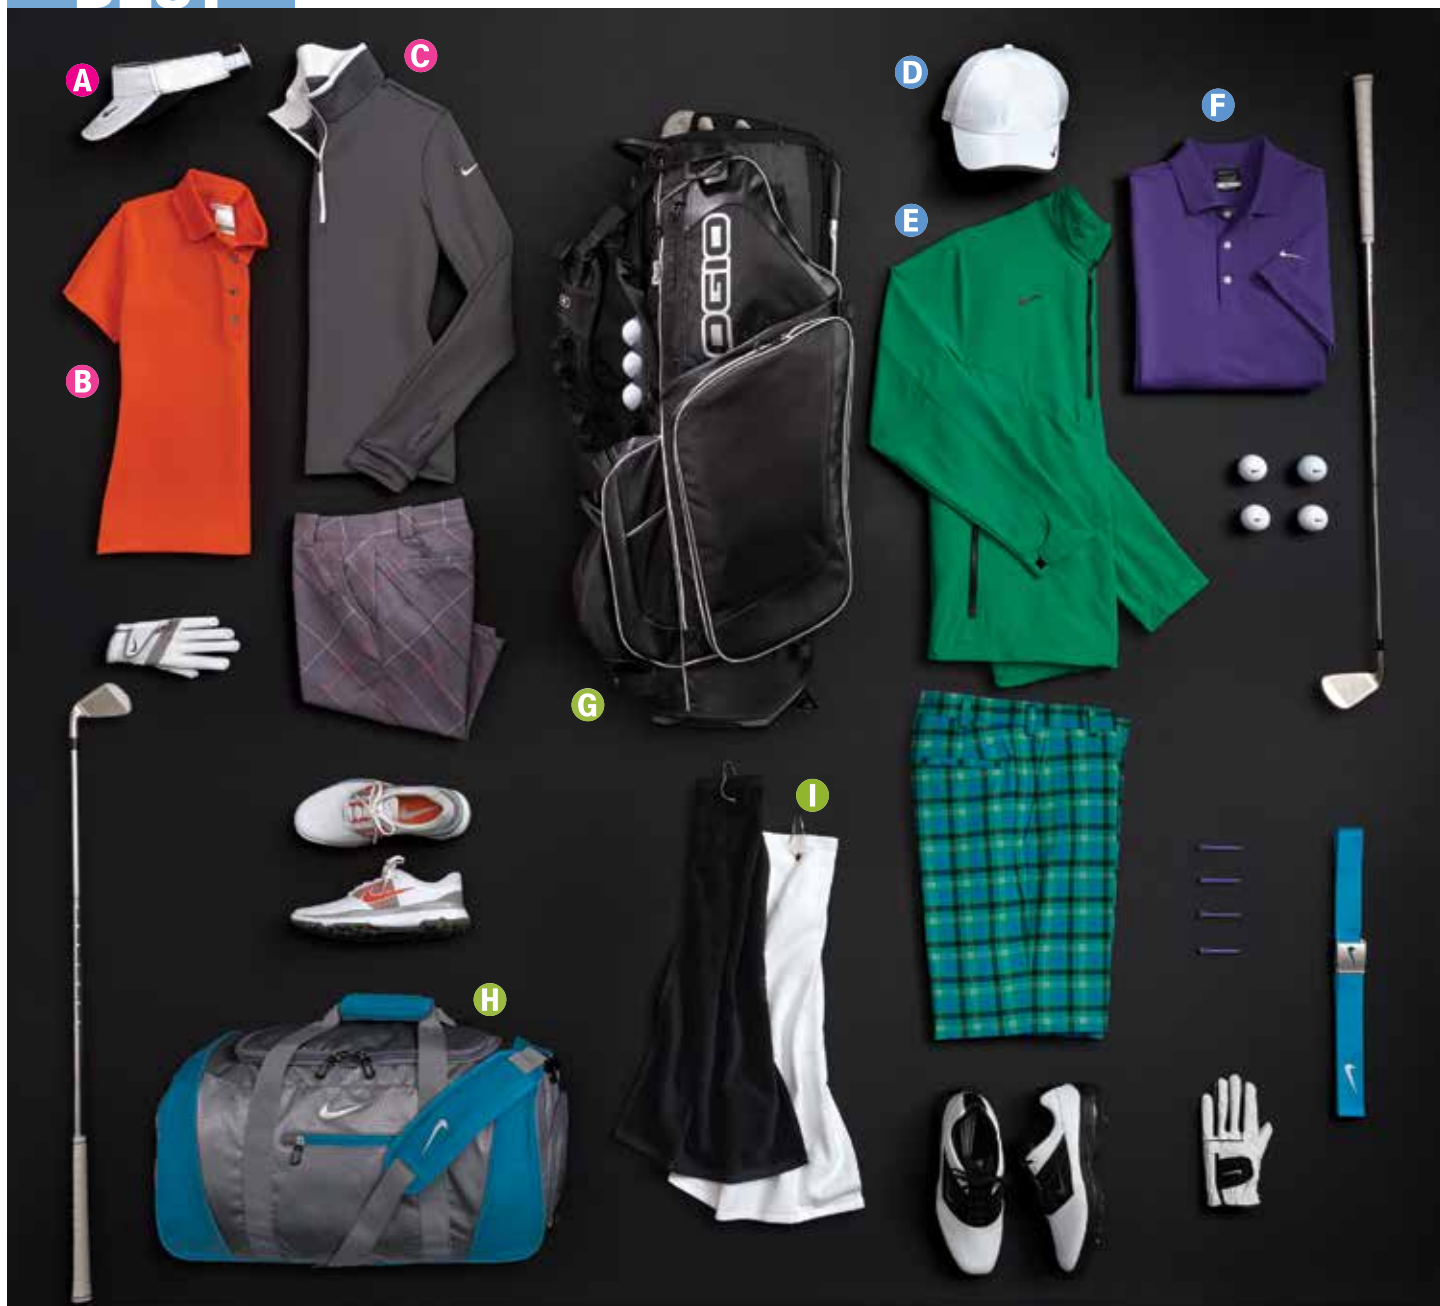

#1 BEST-SELLING golf apparel brand: **NIKE GOLF**

BEST

EAGLE STYLES

The ultimate in looks, performance and sophistication.

FOR HER

- A** NIKE GOLF DRI-FIT SWOOSH VISOR
429466 \$17.98
• Available in 3 colors.
- B** NIKE GOLF LADIES TECH BASIC DRI-FIT POLO
203697 \$55.98
• Available in 12 colors.
LADIES SIZES: S-2XL
- C** NIKE GOLF LADIES DRI-FIT STRETCH 1/2-ZIP COVER-UP
779796 \$79.98
• Available in 4 colors.
LADIES SIZES: S-2XL

GOOD

PAR STYLES

Style-right, performance looks that go easy on the budget.

FOR HER

- A** SPORT-TEK® POSICHARGE® RACERMESH™ VISOR
STC27 Inquire for Pricing
• Available in 11 colors.
- B** SPORT-TEK® LADIES DRI-MESH® PRO POLO
L474 \$25.98
• Available in 10 colors.
LADIES SIZES: XS-4XL
- C** SPORT-TEK® LADIES SPORT-WICK® STRETCH 1/2-ZIP PULLOVER
LST850 \$31.98
• Available in 17 colors.
LADIES SIZES: XS-4XL

FOR HIM

- D** SPORT-TEK® DRI-MESH® PRO POLO
T474 \$25.98
• Available in 11 colors.
ADULT SIZES: XS-4XL
- E** PORT AUTHORITY® FLEXFIT® CAP
C865 \$10.98
• Available in 8 colors.
- F** SPORT-TEK® SPORT-WICK® STRETCH 1/2-ZIP PULLOVER
ST850 \$31.98
• Available in 12 colors.
ADULT SIZES: XS-4XL